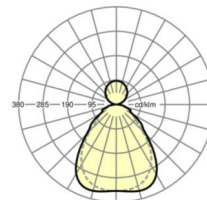

CHARACTERISTICS

Order number	46205026175
EAN number	4020863378272
Commodity code	94051190
Certification mark	IP 20, Protection class I, VDU 65°<3000, F, Indoor, CE
Impact resistance (IK rating)	IK02
Ambient temperatur	ta 25°C
Special properties	Ready for IoT
Warranty period	5 years
State funding programs	BEG - Federal funding for efficient buildings (valid only for Germany)

ELECTRICAL ENGINEERING

Controller	Electronic driver DALI2 (1 pcs.)
System output	48W
Mains voltage	230V/50Hz
Circuit breakers (inrush current)	12 pieces/B10, 20 pieces/B16, 21 pieces/C10, 33 pieces/C16
Energy efficiency class/light source	D

LIGHTING TECHNOLOGY

Placement	LED, Colour rendering/Light colour CRI ≥ 80 / 3000K
Colour tolerance (MacAdam)	3SDCM
Nominal luminous flux	5932lm
LED service life	50000h L90/B10 (Tq 25°C)
Luminaire luminous efficiency	125lm/W
UGR lat./long.	16.8 / 16.1

MECHANICS

Housing colour	silver grey/white aluminium RAL 9006
Dimensions (LxWxDxH)	1558mm x 321mm x 24mm
Weight (net)	6kg
Type of installation	Pendant individual mounting, Pendant light strip mounting

Dimensions

L	1558 mm	Length
B	321 mm	Width
H	24 mm	Height
A1	900 mm	Mounting distance single mounting
P min	150 mm	Minimum suspension length
P max	1900 mm	Maximum suspension length

DEEP-LINK

<https://www.regiolum.de/en/article/46205026175>